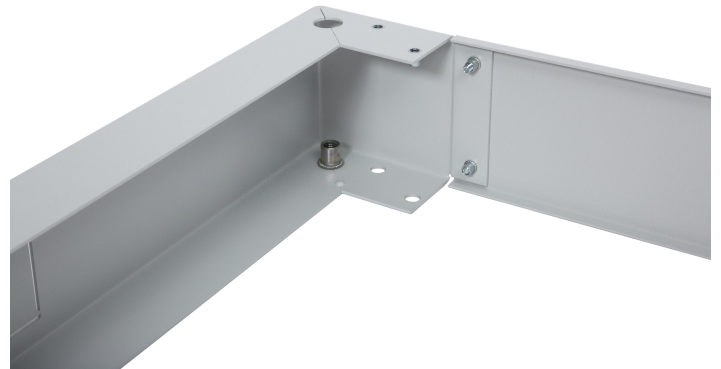

Product Information

Base, BKT 19", 800/600/100 W/D/H mm. RAL 7035 grey

Card No. PI_11070860.1_02.16

Features

- For mounting with distribution and SRS cabinets
- Rear cover and side units with wide holes (250 x 70 mm) allowing easy routing of cable bundles (base equipped with one brush grommet)
- Front perforated cover
- Possibility of using floor - leveller feet (included in delivery)
- Material: steel sheet
- Load: 1000 kg
- Colour: RAL 7035

Performance/Variants

Width (mm)	Depth (mm)	Height (mm)	Index
800	600	100	11070860.1