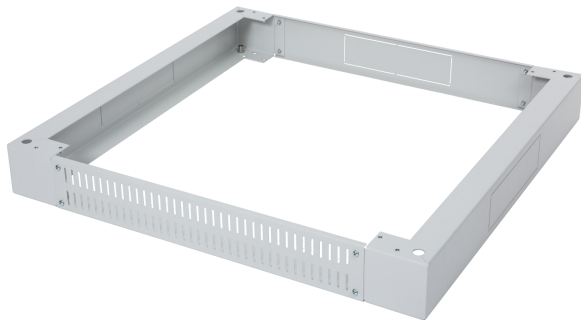

Product Information

Base, BKT 19", 800/600/100 W/D/H mm. RAL 7035 grey

Card No. PI_11070860.1_02.16

Features

- For mounting with distribution and SRS cabinets
- Rear cover and side units with wide holes (250 x 70 mm) allowing easy routing of cable bundles (base equipped with one brush grommet)
- Front perforated cover
- Possibility of using floor - leveller feet (included in delivery)
- Material: steel sheet
- Load: 1000 kg
- Colour: RAL 7035

Performance/Variants

Width (mm)	Depth (mm)	Height (mm)	Index
800	600	100	11070860.1